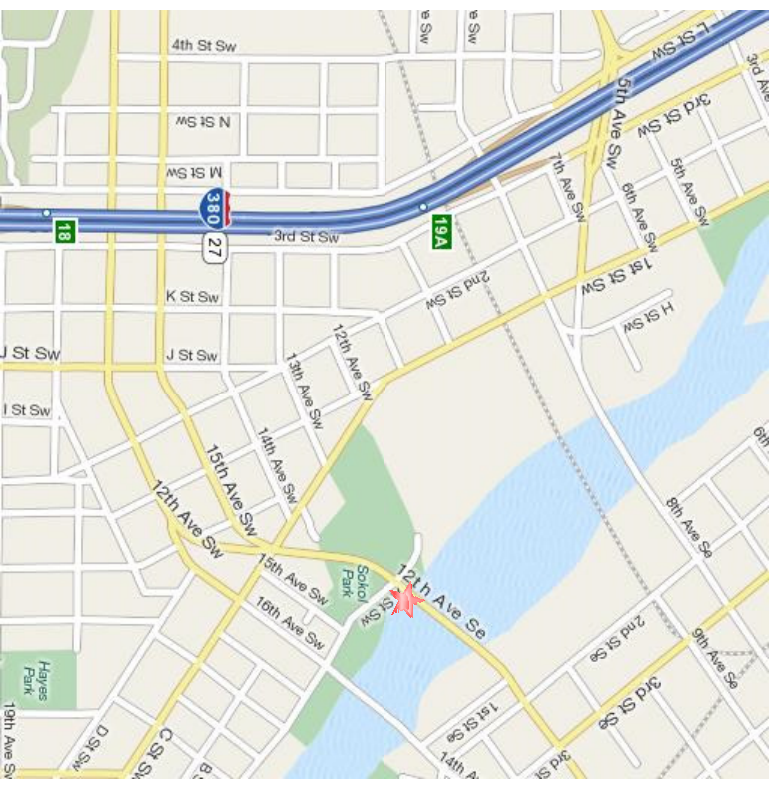

Because voicing Christian values in the public arena ensures our freedom to do so . . .

**Event Location:**  
African American Museum  
of Iowa  
55 12th Ave. SE

[www.IowaChristian.com](http://www.IowaChristian.com)

Paid for by the Iowa Christian Alliance

The museum is located on 12th Avenue SE  
along the river.

**From I-380 South:**

Take the 1st Street E exit, Exit 20A

**From I-380 North:**

Take the Wilson Avenue exit, Exit 18

The museum is located on 12th Avenue SE  
along the river.

**From I-380 South:**

Take the 1st Street E exit, Exit 20A

**From I-380 North:**

Take the Wilson Avenue exit, Exit 18