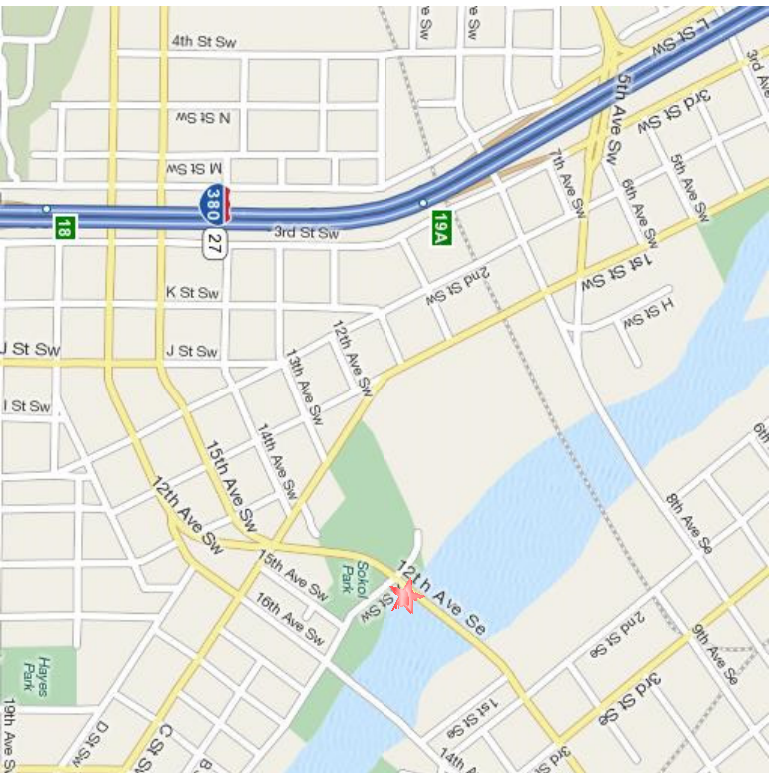

Because voicing Christian values in the public arena ensures our freedom to do so . . .

**Event Location:**  
African American Museum  
of Iowa  
55 12th Ave. SE

[www.IowaChristian.com](http://www.IowaChristian.com)

Paid for by the Iowa Christian Alliance

The museum is located on 12th Avenue SE  
along the river.

**From I-380 South:**

Take the 1st Street E exit, Exit 20A

**From I-380 North:**

Take the Wilson Avenue exit, Exit 18

The museum is located on 12th Avenue SE  
along the river.

**From I-380 South:**

Take the 1st Street E exit, Exit 20A

**From I-380 North:**

Take the Wilson Avenue exit, Exit 18